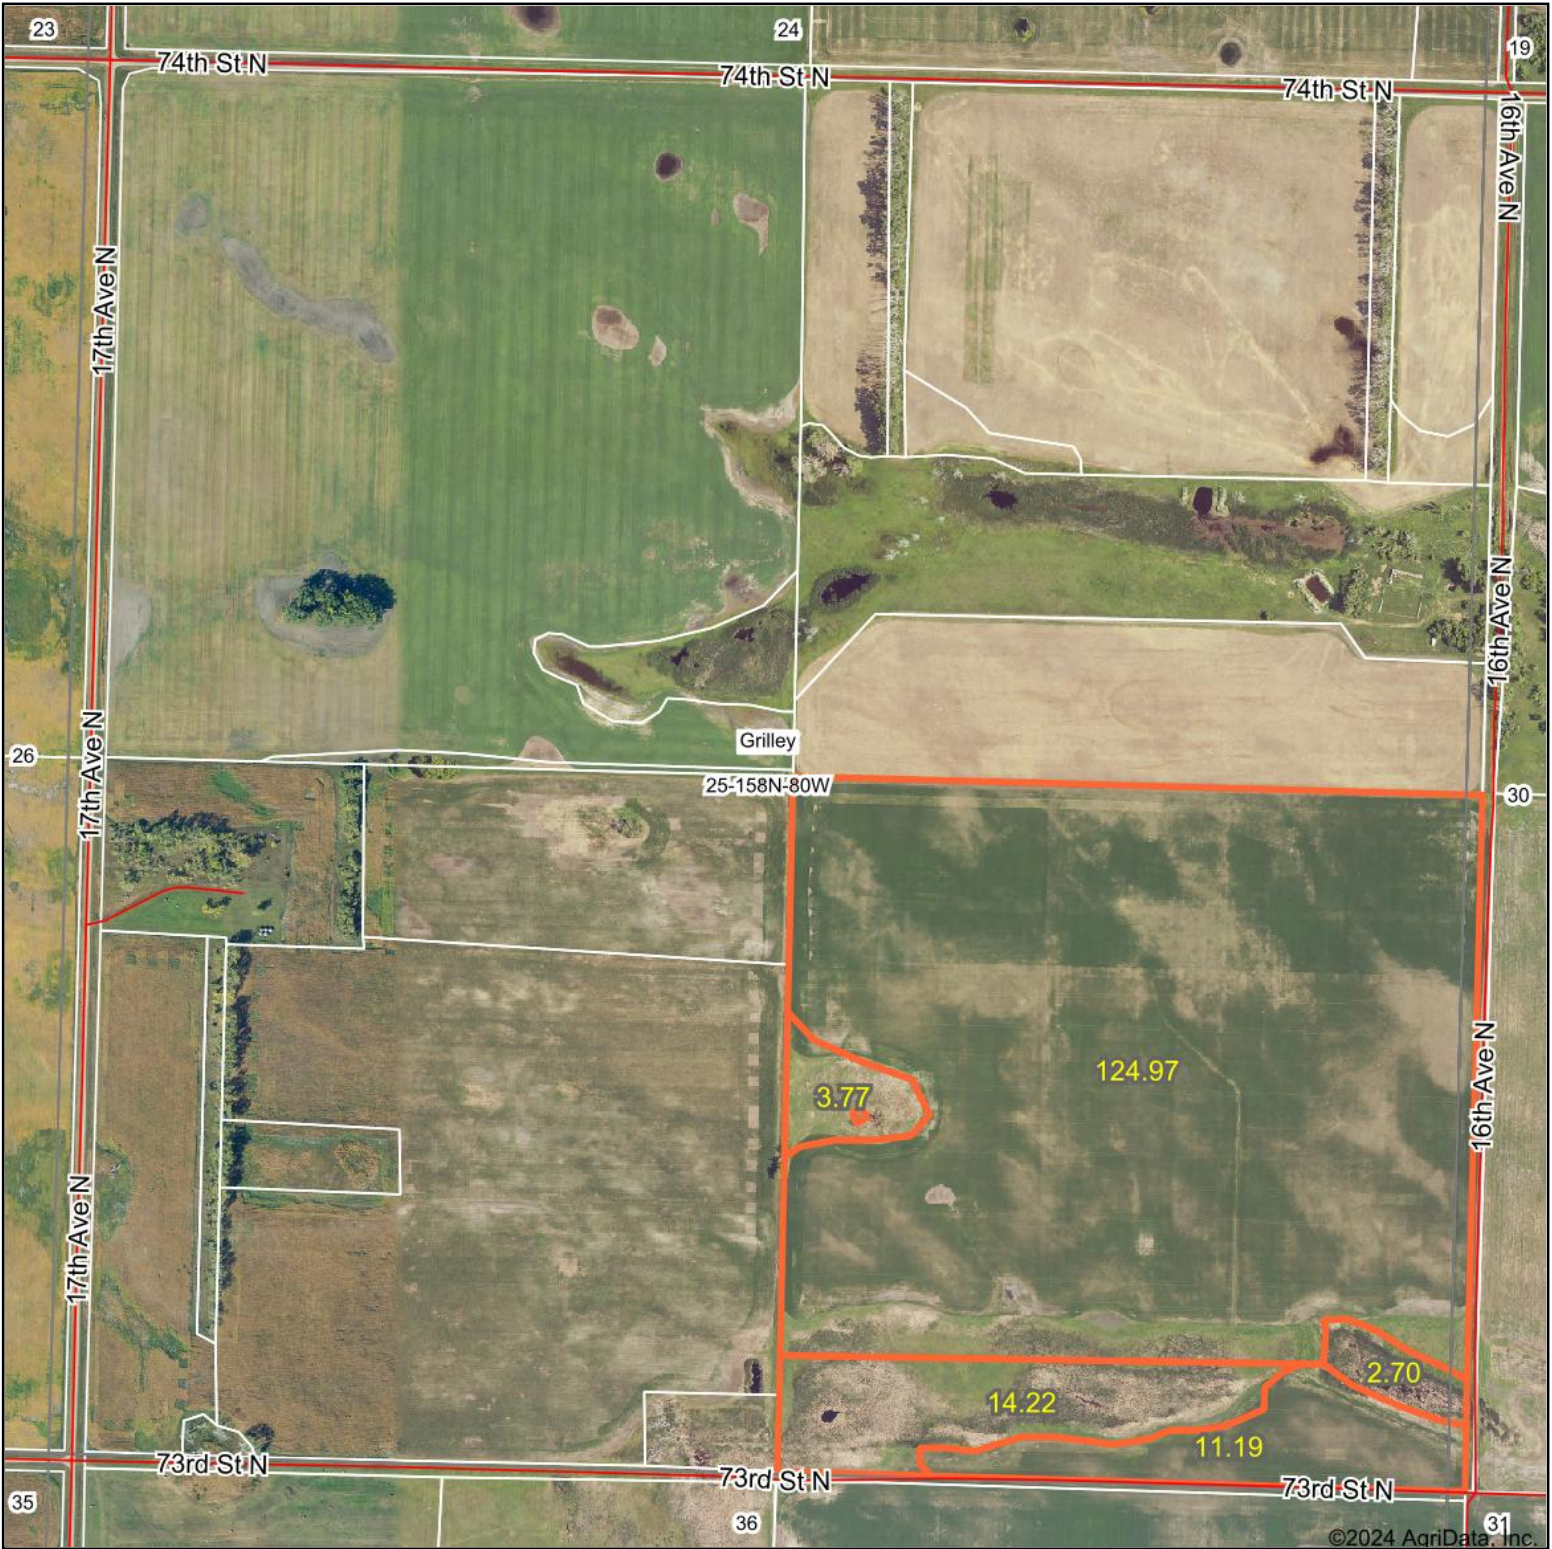

Aerial Map

Boundary Center: 48° 28' 36.08, -100° 56' 5.71

25-158N-80W
McHenry County
North Dakota

11/16/2024