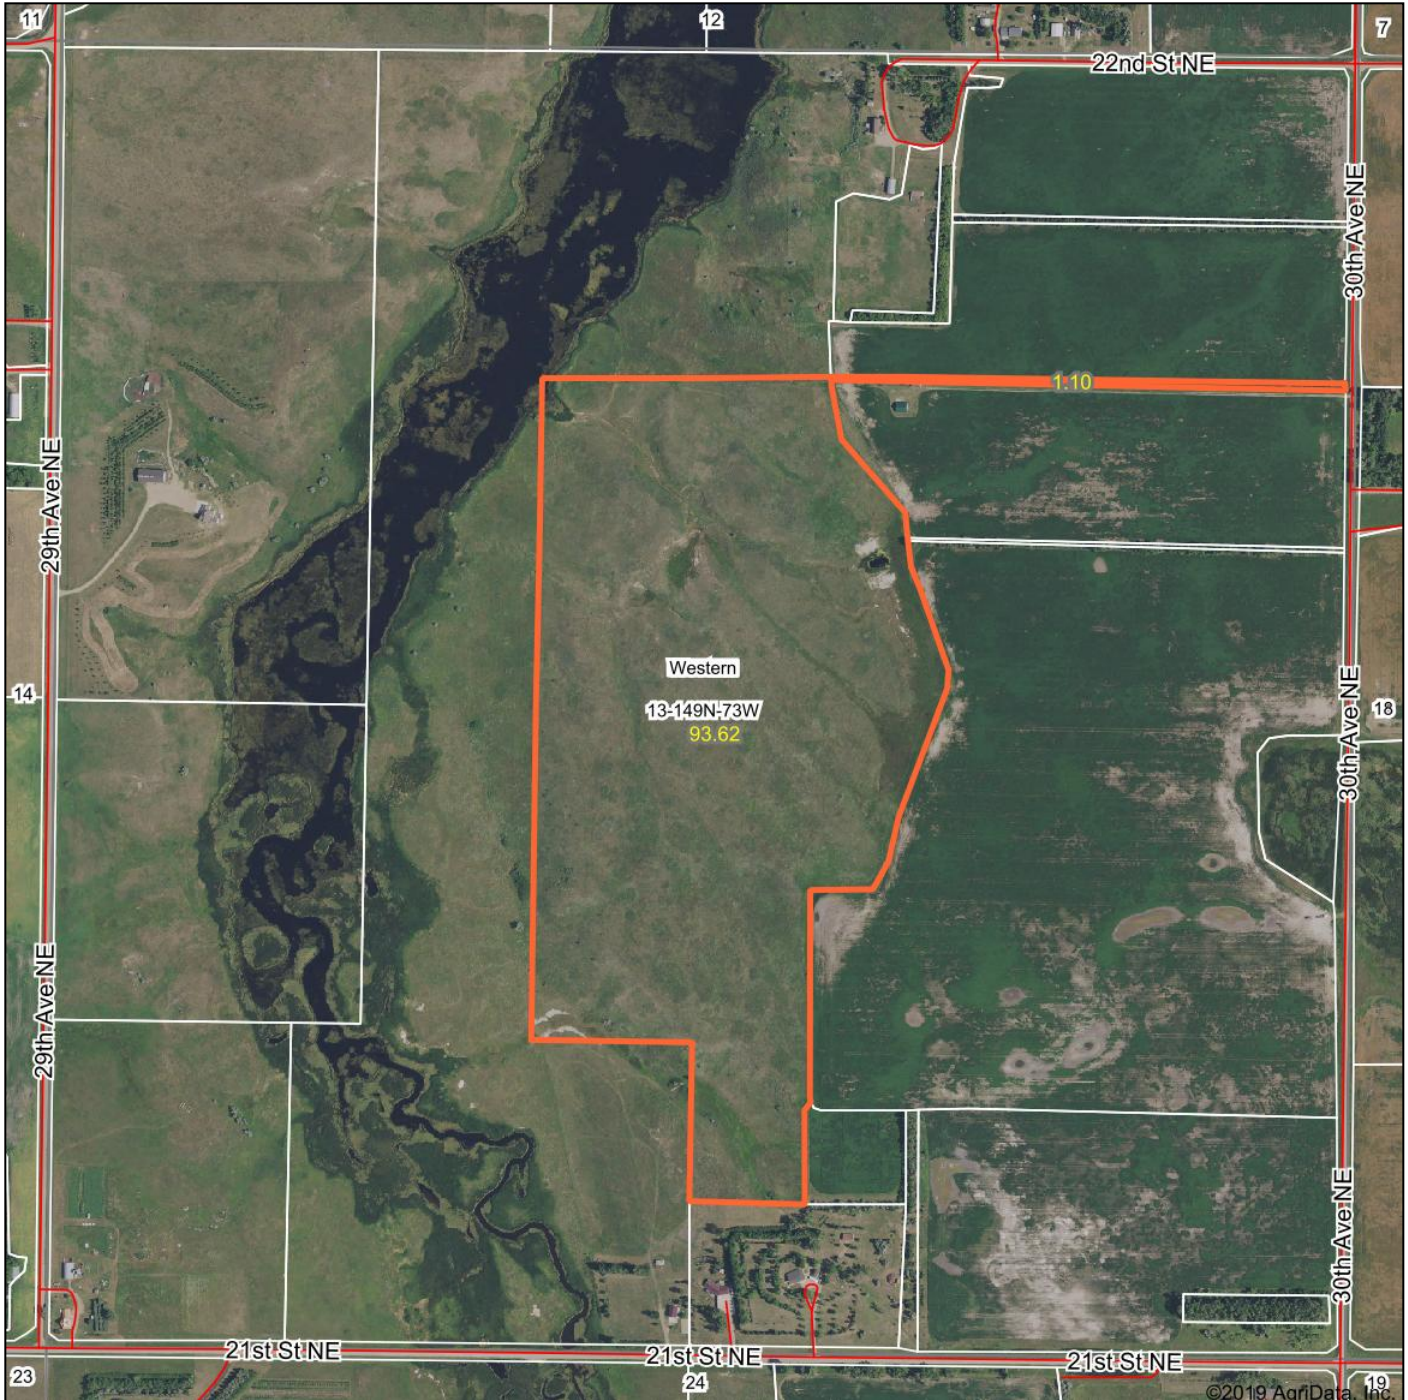

# Aerial Map

map center: 47° 43' 27.44, -99° 57' 5.4

**Northern Appraisal & Realty, Inc.**  
 Harvey, ND  
 701-324-4799

Maps Provided By:  
 **surety**<sup>®</sup>  
 CUSTOMIZED ONLINE MAPPING  
 © AgriData, Inc. 2019 www.AgriDataInc.com

**13-149N-73W**  
**Wells County**  
**North Dakota**

Field borders provided by Farm Service Agency as of 5/21/2008.